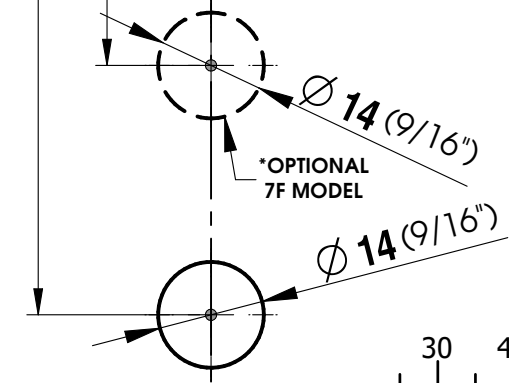

2-3/4" 2-3/8"

$\phi 14 (9/16")$

**XS4** One Original

7 /  8 /  9

106 (4-11/64")

$\phi 25 (1")$

$\phi$  HANDLE AXIS

\*OPTIONAL 7F MODEL  
112 (4-7/16")

145 (5-23/32")

$\phi 14 (9/16")$

\*OPTIONAL 7F MODEL

$\phi 14 (9/16")$

**SALTO**  
inspiredaccess

2-3/4" 2-3/8"

200191  
09/18

**XS4** One Original

□ 7 / □ 8 / □ 9

145 (5-23/32")

\* OPTIONAL 7F MODEL

**SALTO**  
inspiredaccess