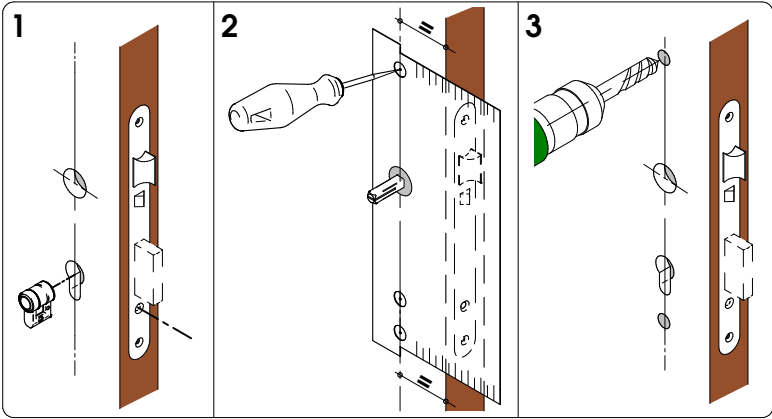

2-3/4" 2-3/8"

$\phi 14 (9/16")$

**XS4** One Original

7 /  8 /  9

106 (4-11/64")

$\phi 25 (1")$

$\phi$  HANDLE AXIS

\*OPTIONAL 7F MODEL  
112 (4-7/16")

145 (5-23/32")

$\phi 14 (9/16")$

\*OPTIONAL 7F MODEL

$\phi 14 (9/16")$

**SALTO**  
inspiredaccess

2-3/4" 2-3/8"

200191  
09/18

**XS4** One Original

□ 7 / □ 8 / □ 9

145 (5-23/32")

\* OPTIONAL 7F MODEL

**SALTO**  
inspiredaccess