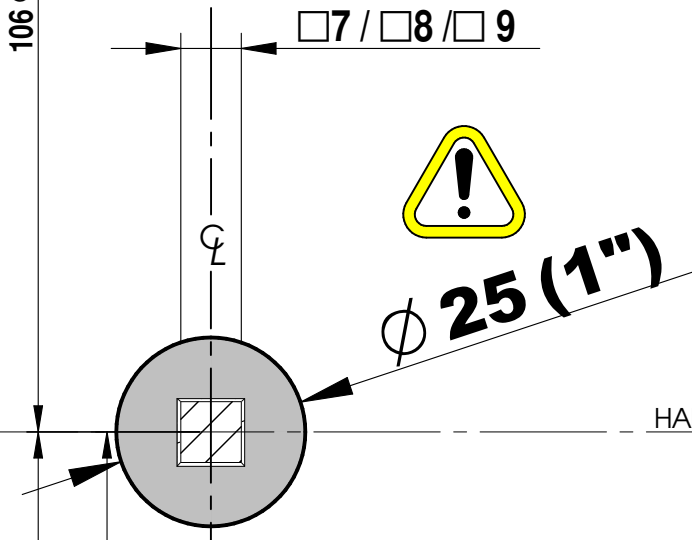

2-3/4" 2-3/8"

$\phi 14 (9/16")$

**XS4** One Original

7 /  8 /  9

106 (4-11/64")

$\phi 25 (1")$

$\phi$  HANDLE AXIS

\*OPTIONAL 7F MODEL  
112 (4-7/16")

145 (5-23/32")

$\phi 14 (9/16")$

\*OPTIONAL 7F MODEL

$\phi 14 (9/16")$

**SALTO**  
inspiredaccess

2-3/4" 2-3/8"

200191  
09/18

**XS4** One Original

□ 7 / □ 8 / □ 9

145 (5-23/32")

\* OPTIONAL 7F MODEL

**SALTO**  
inspiredaccess