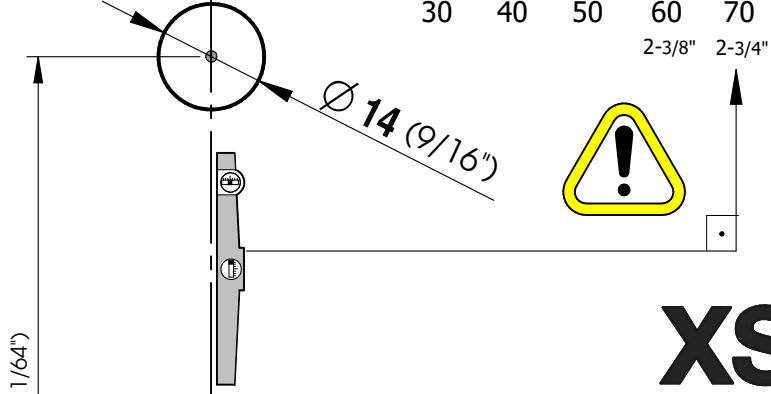

2-3/4" 2-3/8"

$\phi 14 (9/16")$

**XS4** One Original

7 /  8 /  9

106 (4-11/64")

$\phi 25 (1")$

$\phi$  HANDLE AXIS

\*OPTIONAL 7F MODEL  
112 (4-7/16")

145 (5-23/32")

$\phi 14 (9/16")$

\*OPTIONAL 7F MODEL

$\phi 14 (9/16")$

**SALTO**  
inspiredaccess

2-3/4" 2-3/8"

200191  
09/18

**XS4** One Original

□ 7 / □ 8 / □ 9

145 (5-23/32")

\* OPTIONAL 7F MODEL

**SALTO**  
inspiredaccess